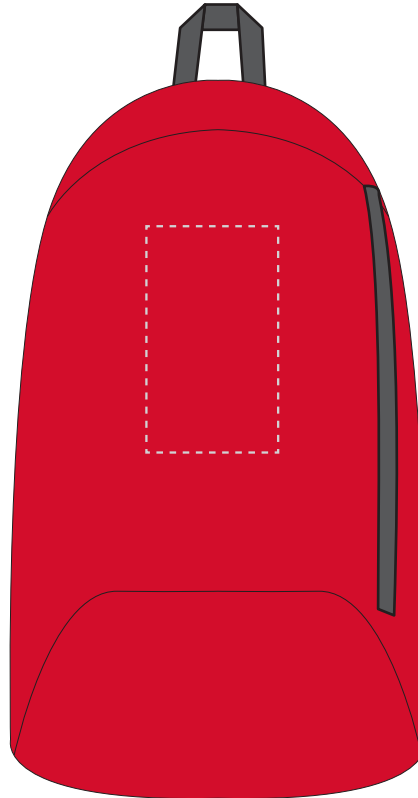

Your Ref:	Quantity:	Product Code: QB0134
Our Ref:	Version: 1	Product Colour: RED

PRINTING CONCERNS:

We stock this item in the following colours

**MADERIA THREAD COLOUR**

- Colour 1
- Colour 2
- Colour 3
- Colour 4

ARTWORK SCALE 25%

Product Image for visualisation
- colours may vary

The dashed line is to demonstrate print area and will not appear on your printed item

PLEASE NOTE:

- All colours including print and product are for visual purposes only and should not be regarded as the actual colour of the product and print.
- Some products may vary from batch to batch and may differ from previous orders.
- The colour and texture of a product can also have an effect on the final print colour.
- By approving this order we accept that you understand these terms.

To proceed, please approve visual via the online system.

ARTWORK SCALE 100%

Max embroidery area: 120mm x 70mm